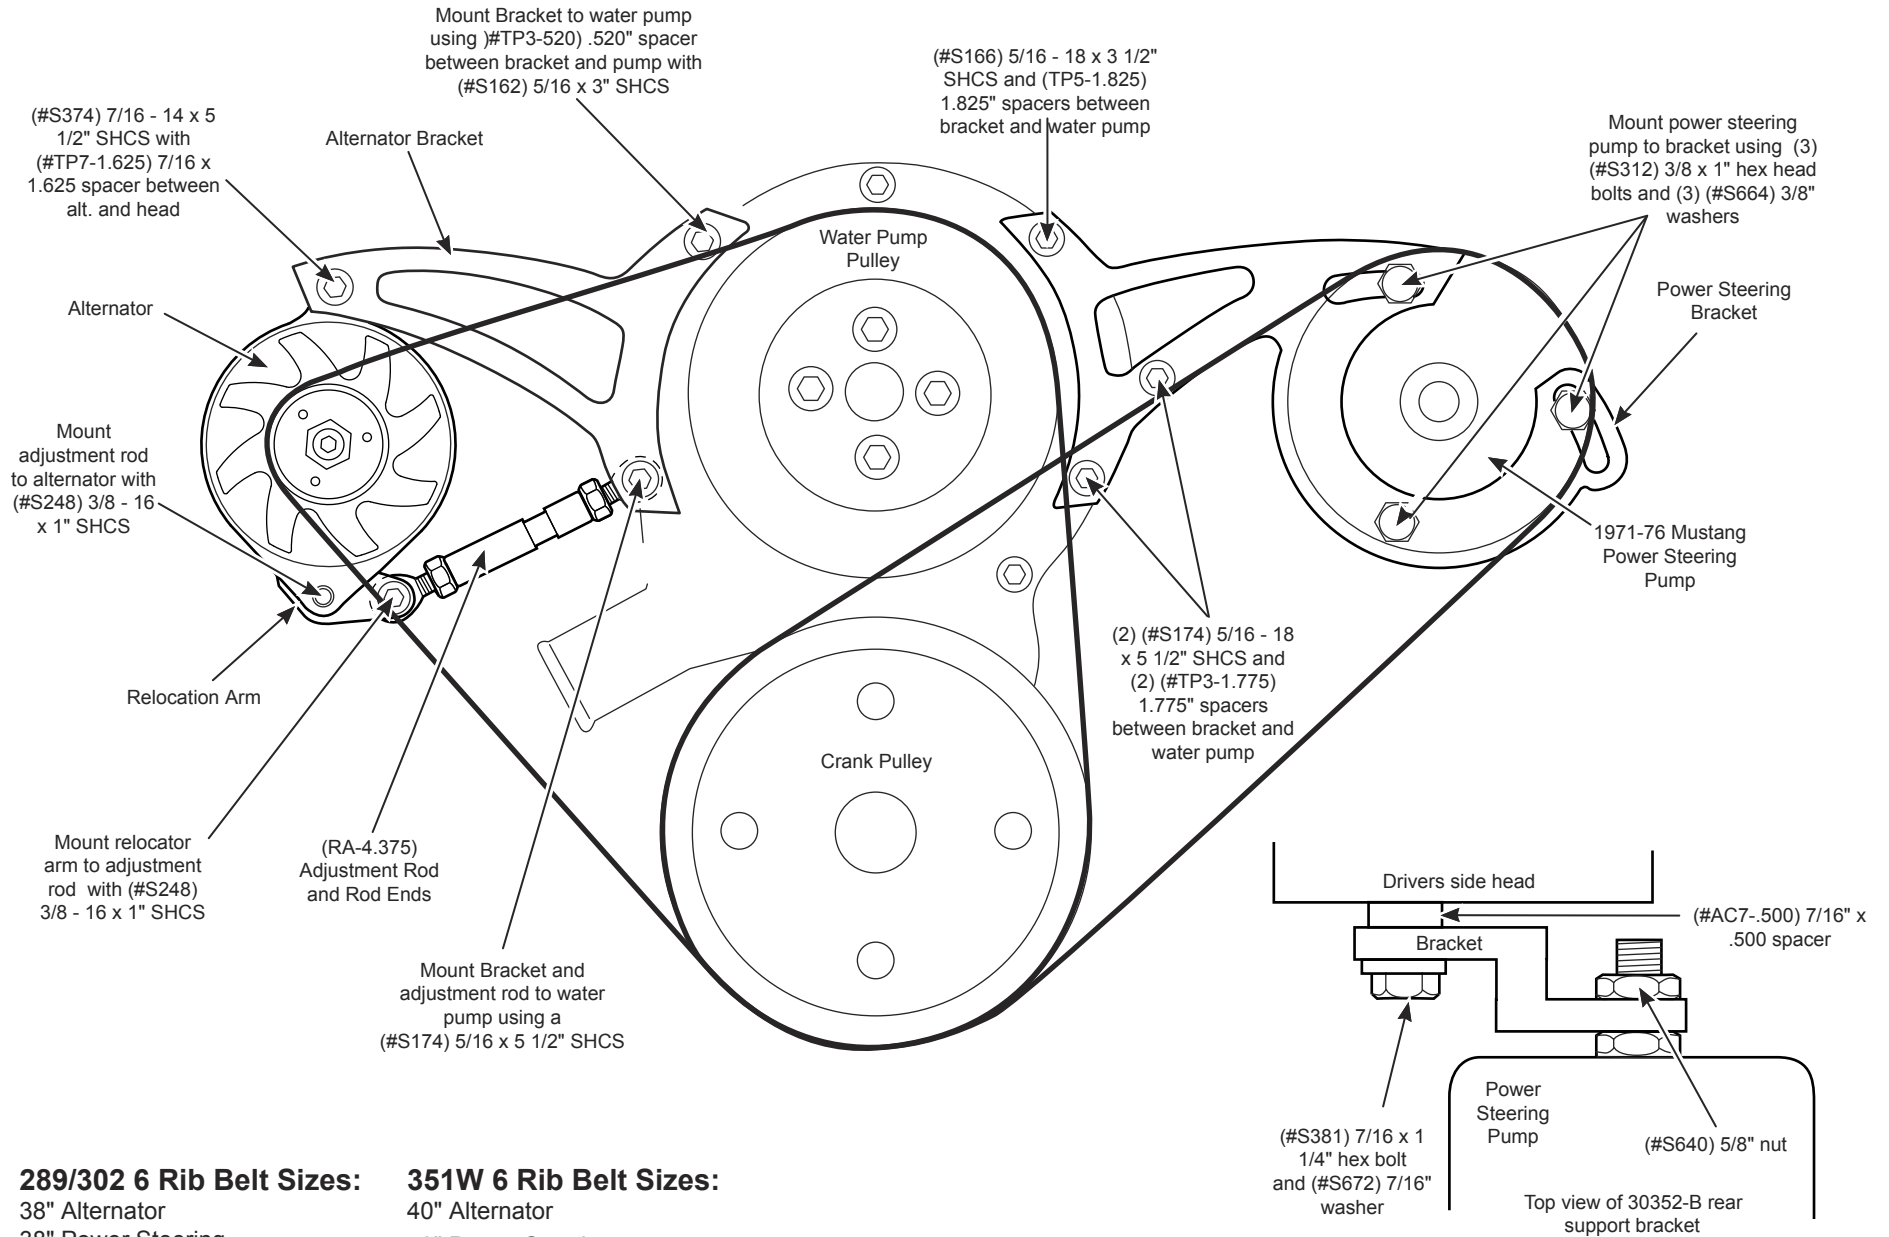

#30165 #30175 #30365 #30375

Revised 6-4-07

Ford 289, 302 351W Alternator & Power Steering Bracket Kit

289/302 6 Rib Belt Sizes:

38" Alternator
38" Power Steering

351W 6 Rib Belt Sizes:

40" Alternator
40" Power Steering