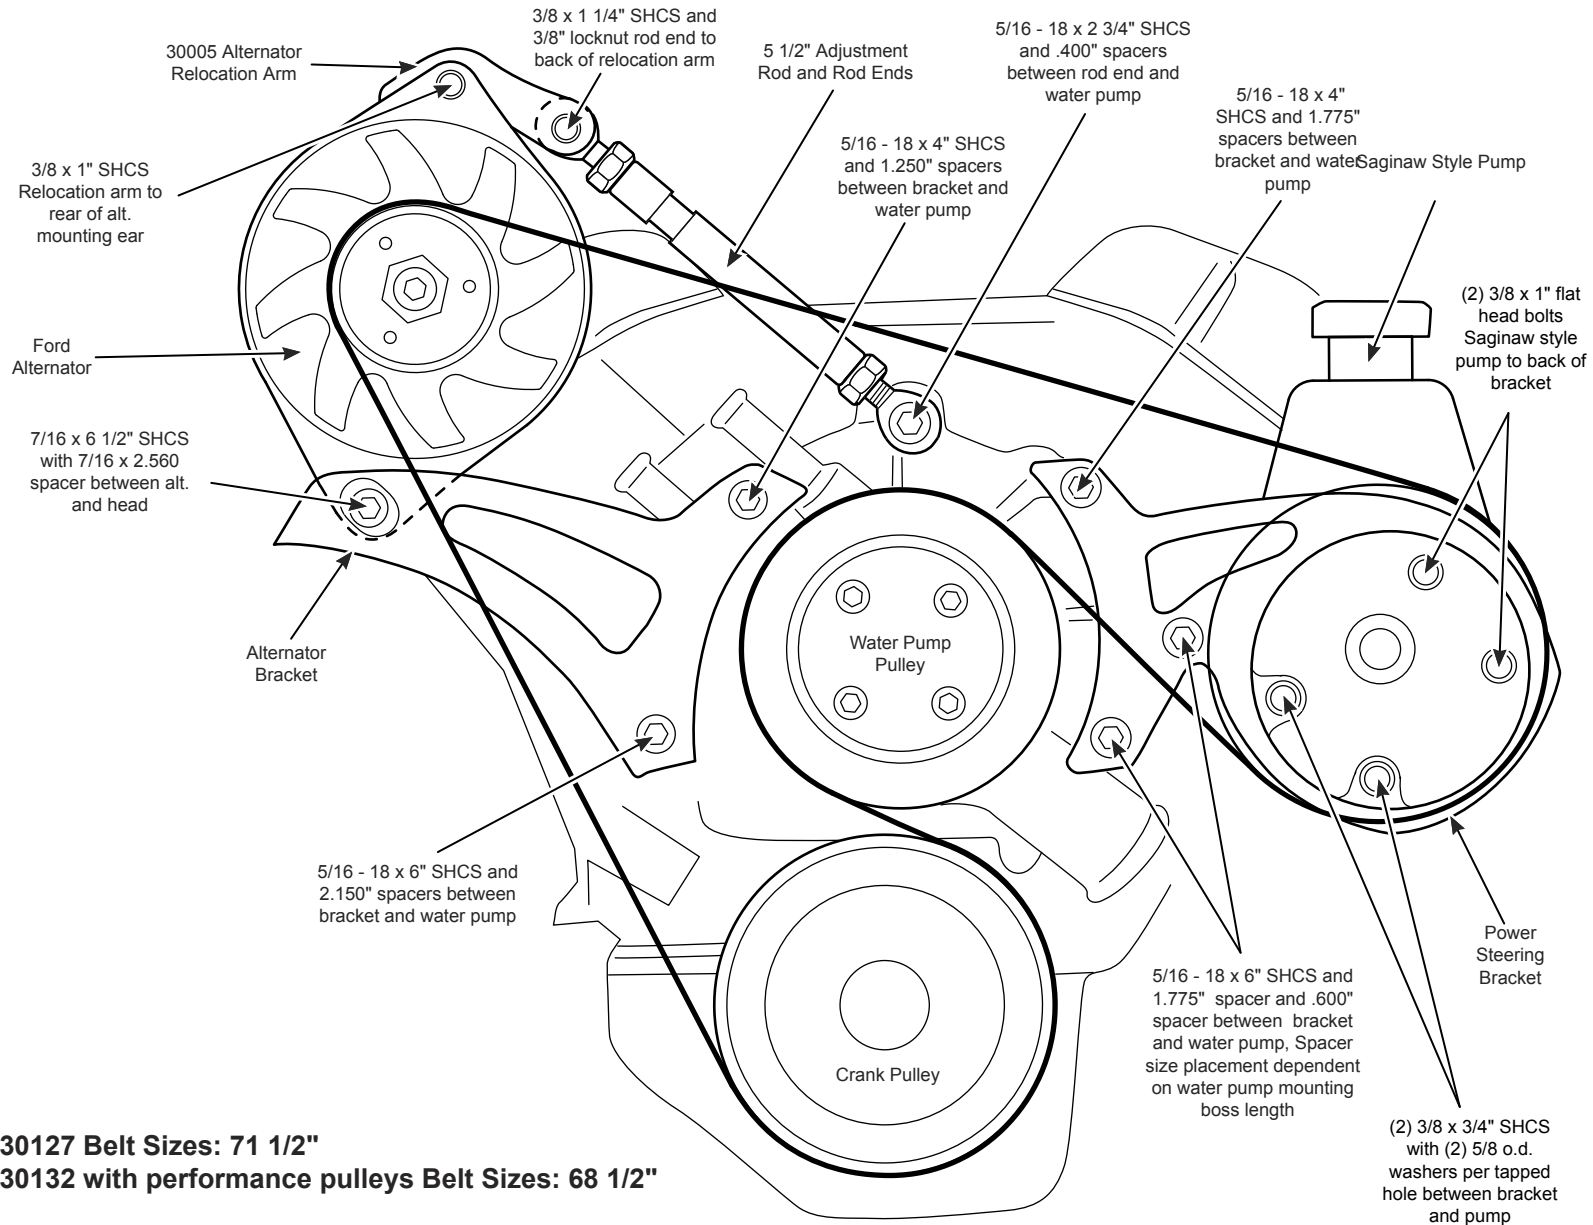

#30127 #30132 Ford 289, 302 Alternator & Saginaw Power Steering Kit

Revised 7-1-06

Kit # 30127 Belt Sizes: 71 1/2"

Kit # 30132 with performance pulleys Belt Sizes: 68 1/2"