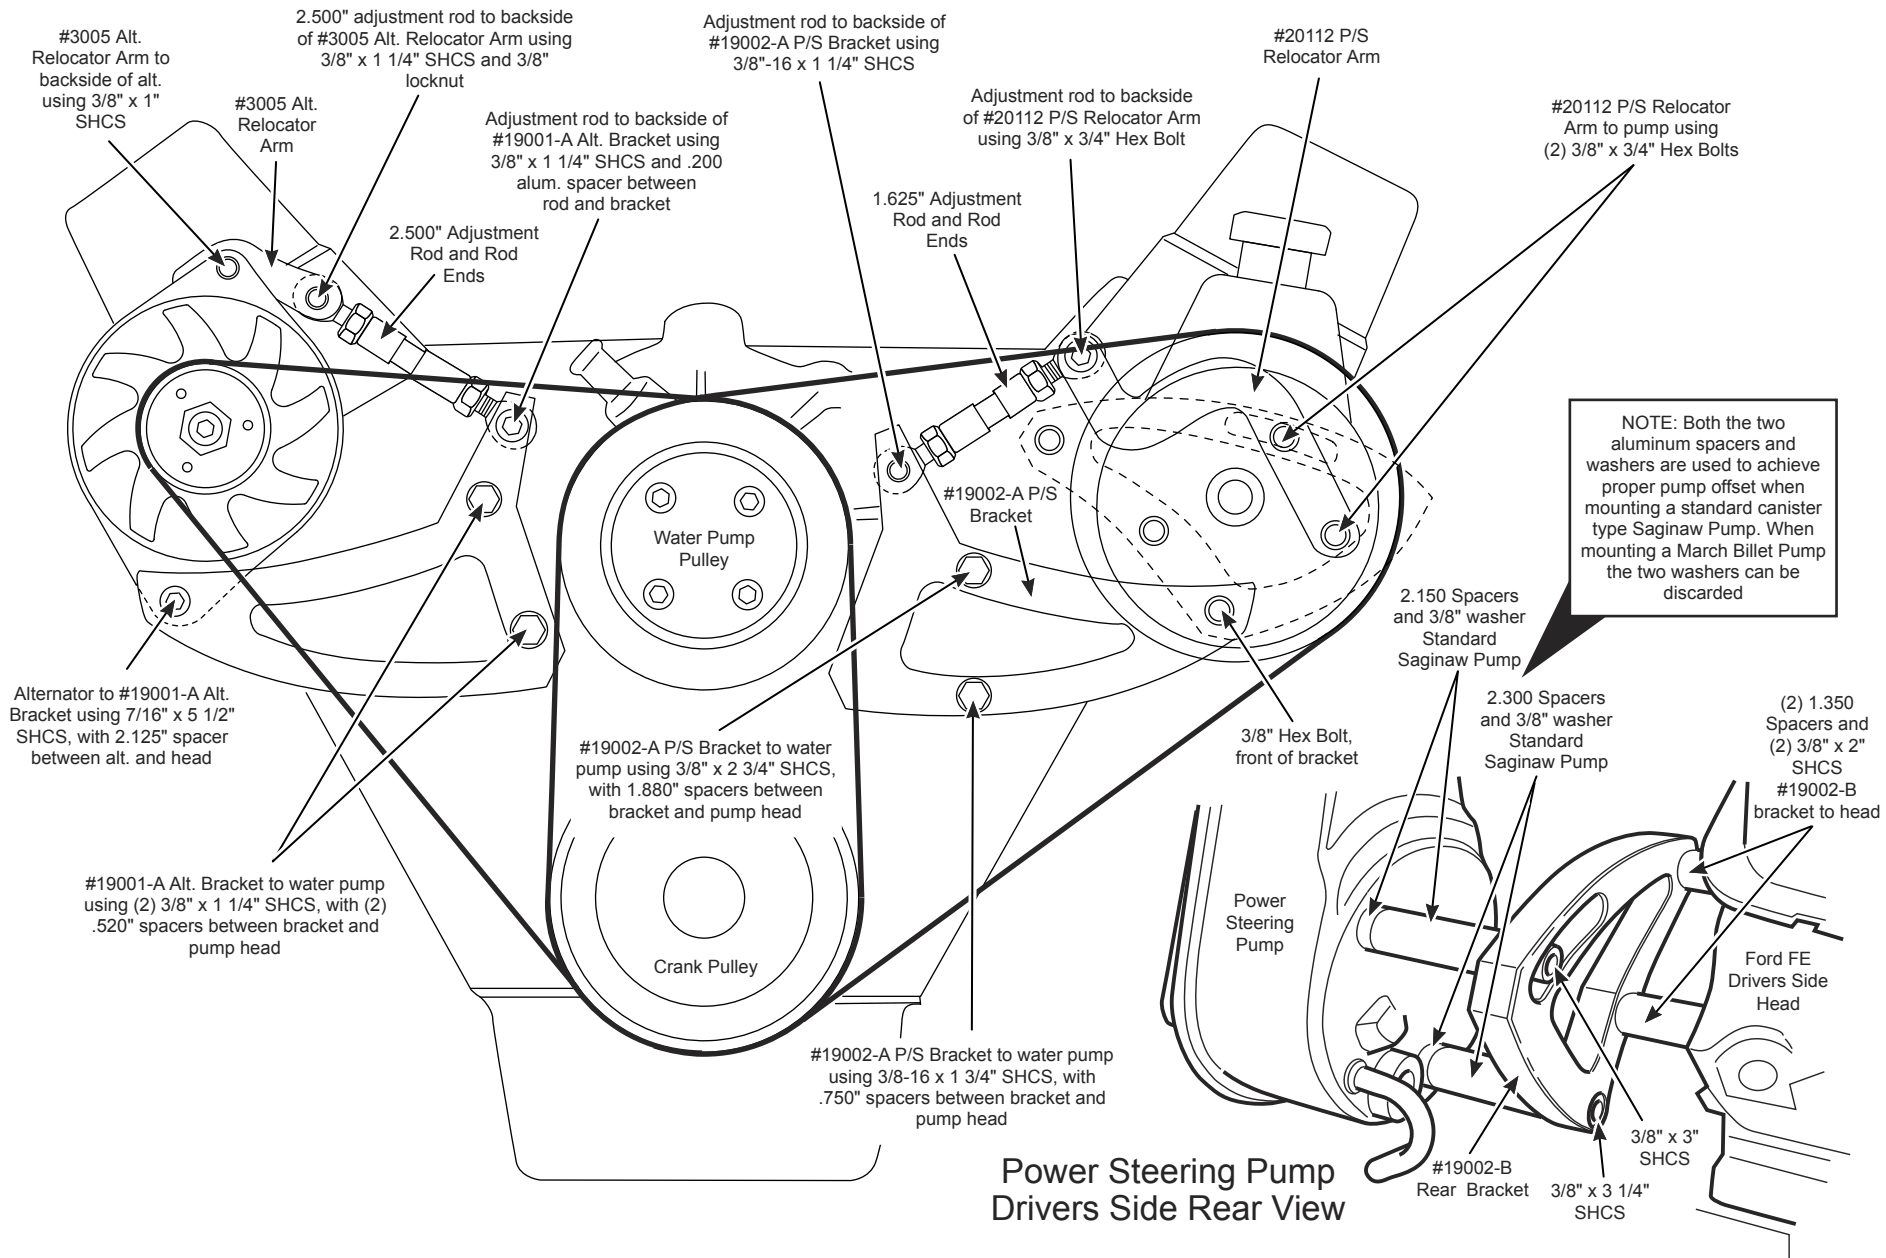

Ford FE Bracket Kit Kit #19020, 19025

NOTE: Both the two aluminum spacers and washers are used to achieve proper pump offset when mounting a standard canister type Saginaw Pump. When mounting a March Billet Pump the two washers can be discarded

Power Steering Pump Drivers Side Rear View