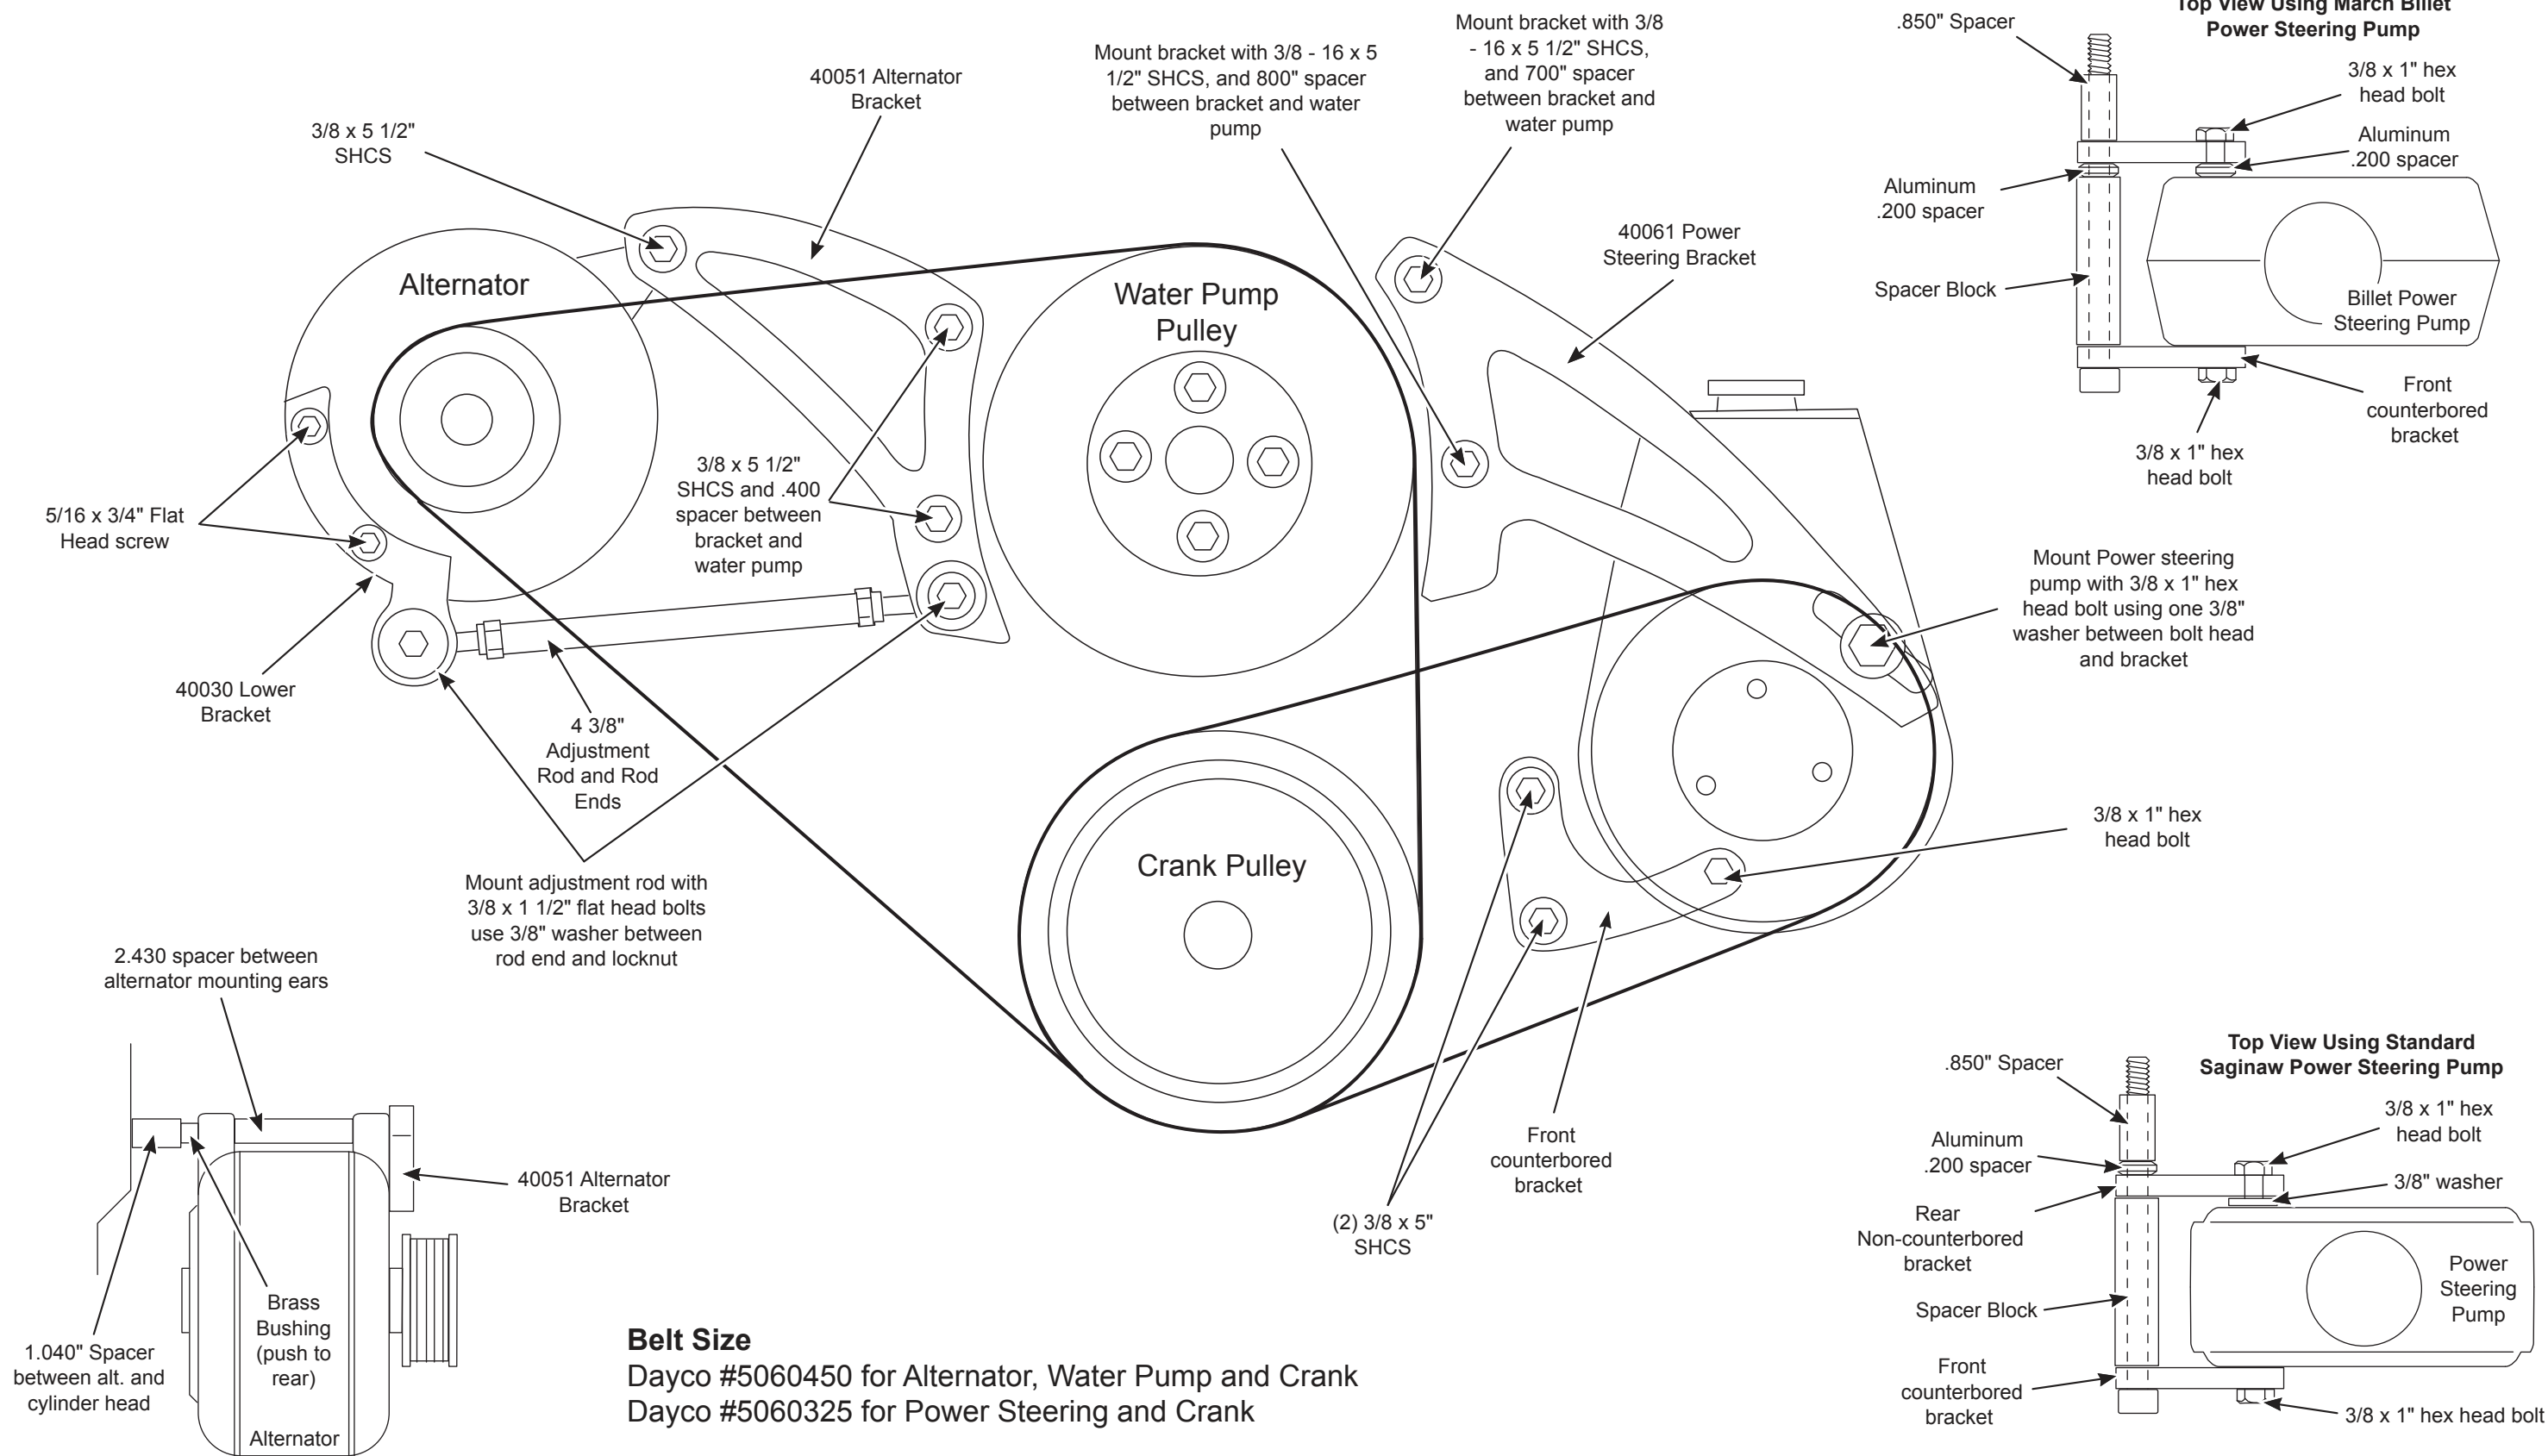

Chrysler Small Block Dual Serpentine Kit #40405 and #40410

Belt Size
 Dayco #5060450 for Alternator, Water Pump and Crank
 Dayco #5060325 for Power Steering and Crank