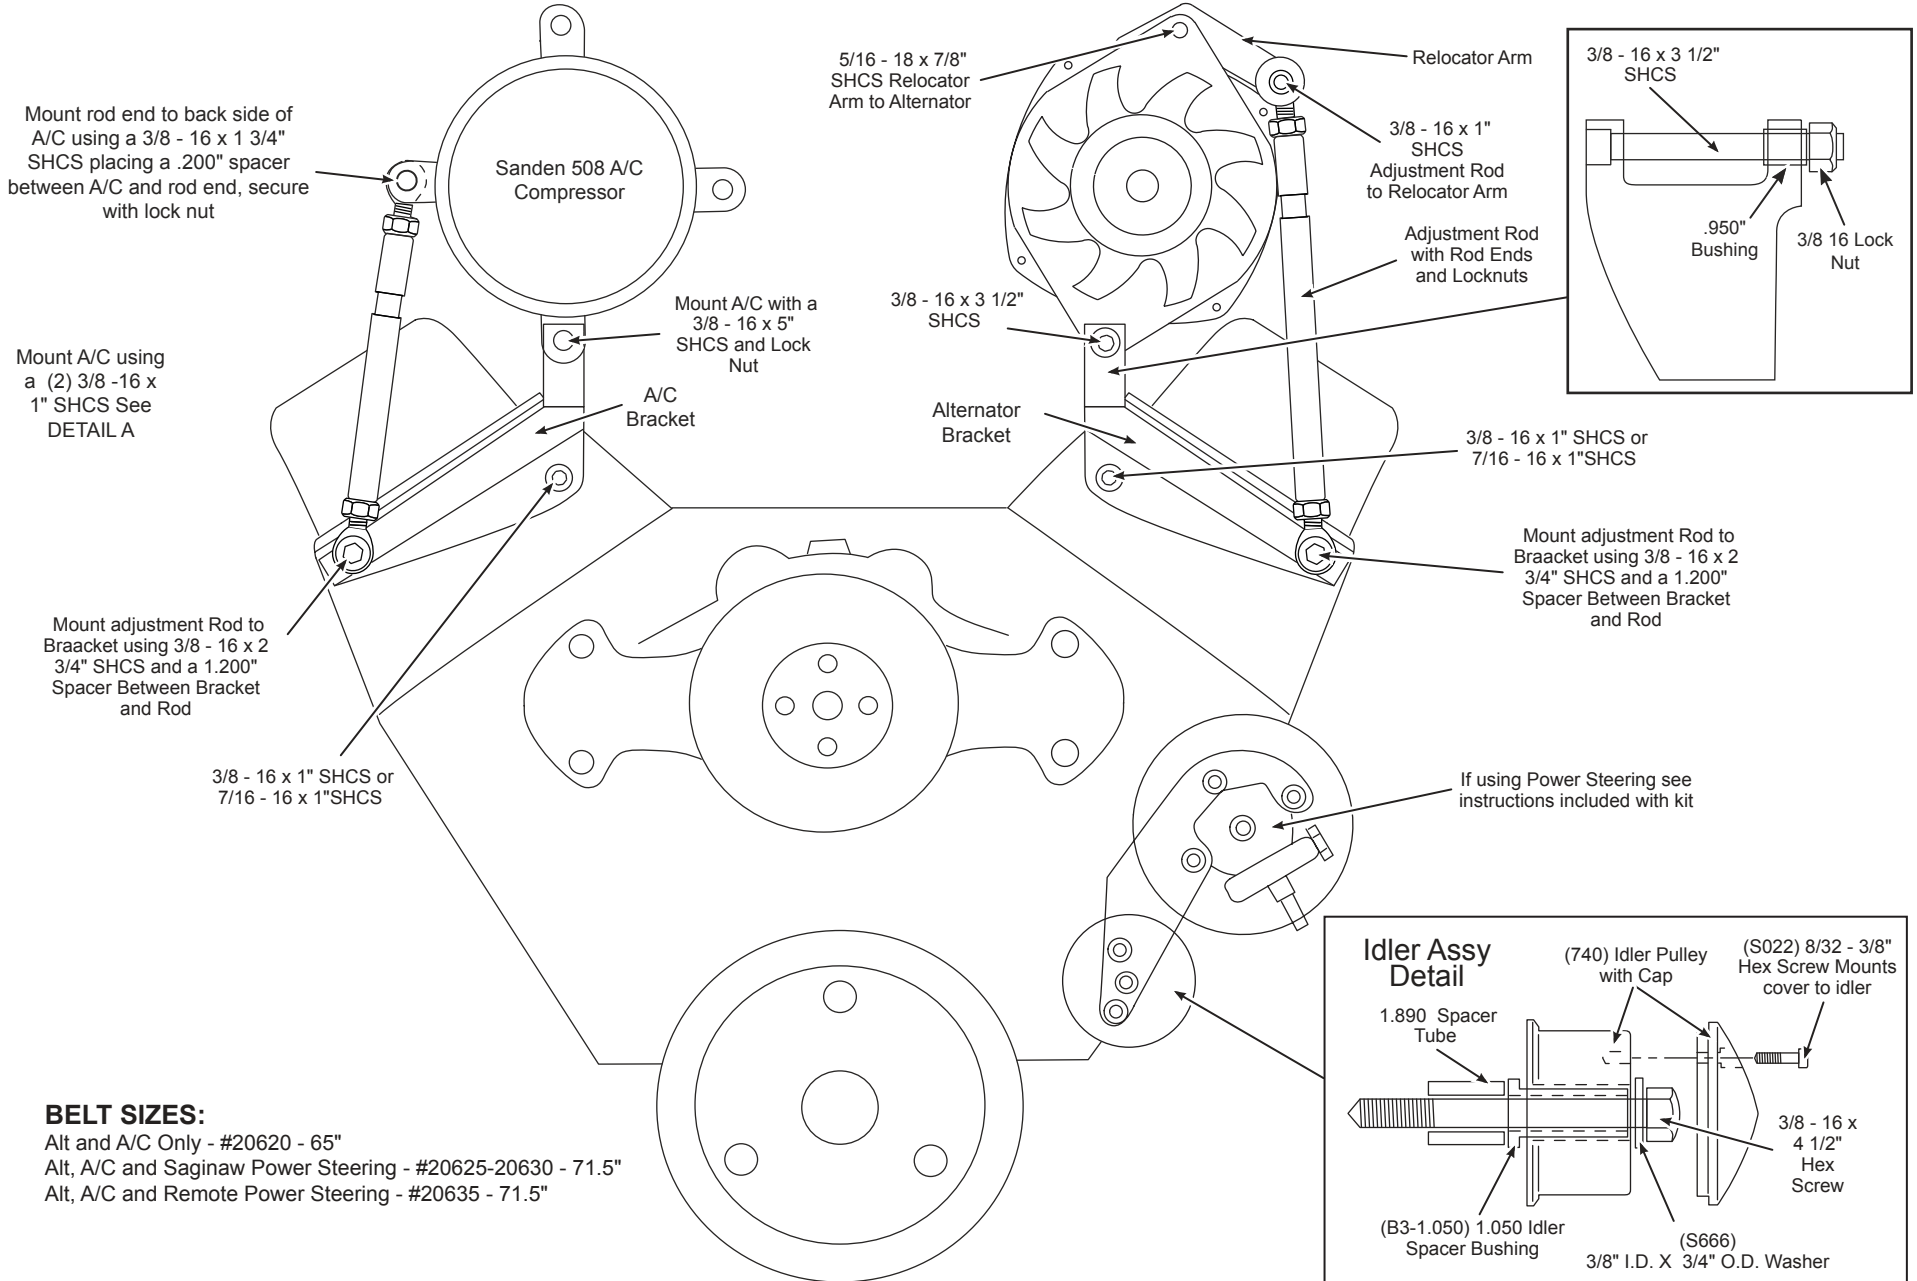

#20620, 20625, 20630 20635

Revised 8-8-07

# Chevy Big Block Inward Mount Serpentine Kit

**BELT SIZES:**

- Alt and A/C Only - #20620 - 65"
- Alt, A/C and Saginaw Power Steering - #20625-20630 - 71.5"
- Alt, A/C and Remote Power Steering - #20635 - 71.5"