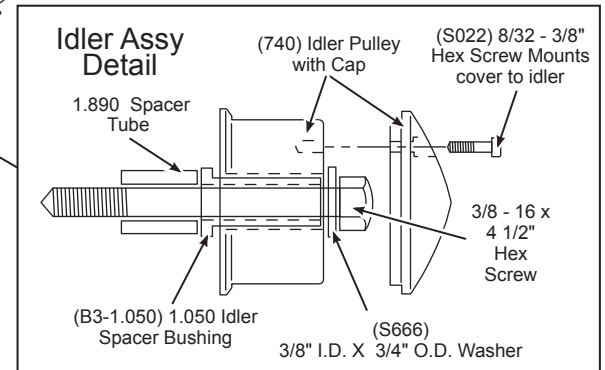

# Chevy Big Block Inward Mount Serpentine Kit

**BELT SIZES:**

- Alt and A/C Only - #20620 - 65"
- Alt, A/C and Saginaw Power Steering - #20625-20630 - 71.5"
- Alt, A/C and Remote Power Steering - #20635 - 71.5"